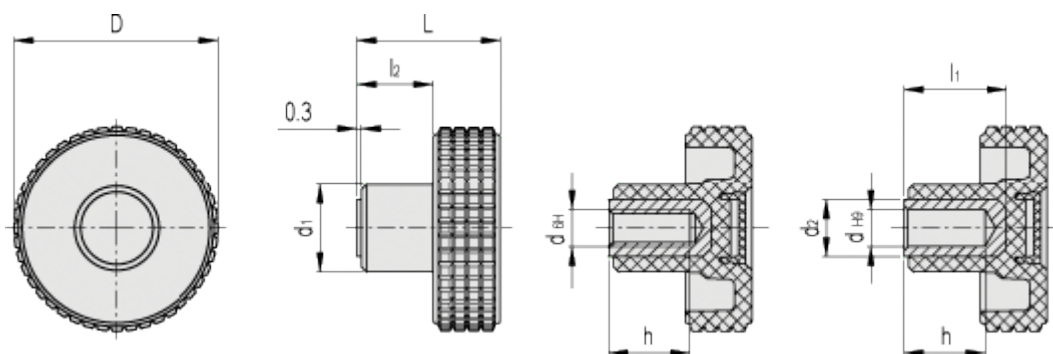

Data Sheet

Article number: 23020343169

Description: E+G Fingregreb MBT.40-B-6-C9, black centre cap

Measures

D	= 39.5	l2	= 12.5
d1	= 17		
d2	= 12		
dH6	= -		
dH9	= 6		
h	= 14		
L	= 26.5		
l1	= 17		